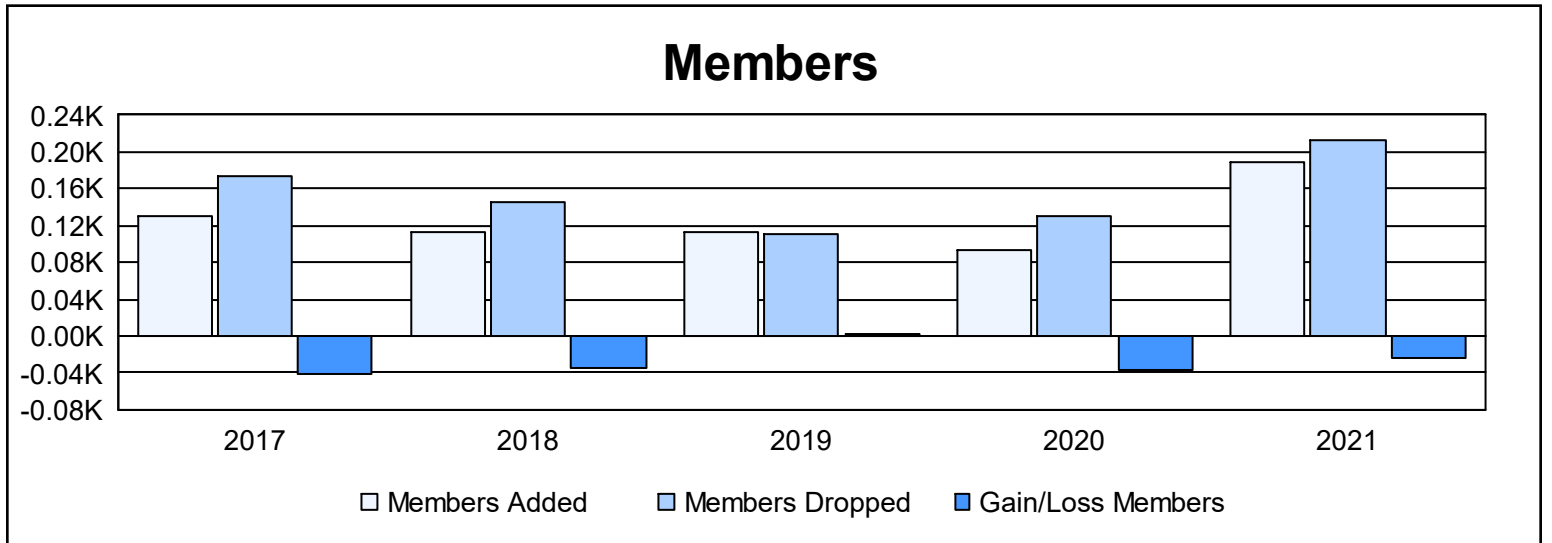

Year	New Clubs	Dropped Clubs	Gain/ Loss Clubs	New Members	Charter Members	Reinstate Members	Transfer Members	Total Member Added	Total Members Dropped	Gain/ Loss Members
2016-2017	0	2	-2	122	3	5	1	131	173	-42
2017-2018	0	0	0	84	12	13	3	112	146	-34
2018-2019	1	0	1	84	21	3	5	113	111	2
2019-2020	0	1	-1	89	0	0	4	93	130	-37
2020-2021	1	5	-4	134	28	22	4	188	213	-25
<b>Average</b>	<b>0</b>	<b>2</b>	<b>-1</b>	<b>103</b>	<b>13</b>	<b>9</b>	<b>3</b>	<b>127</b>	<b>155</b>	<b>-27</b>

### Membership Composition June 2021 Cumulative