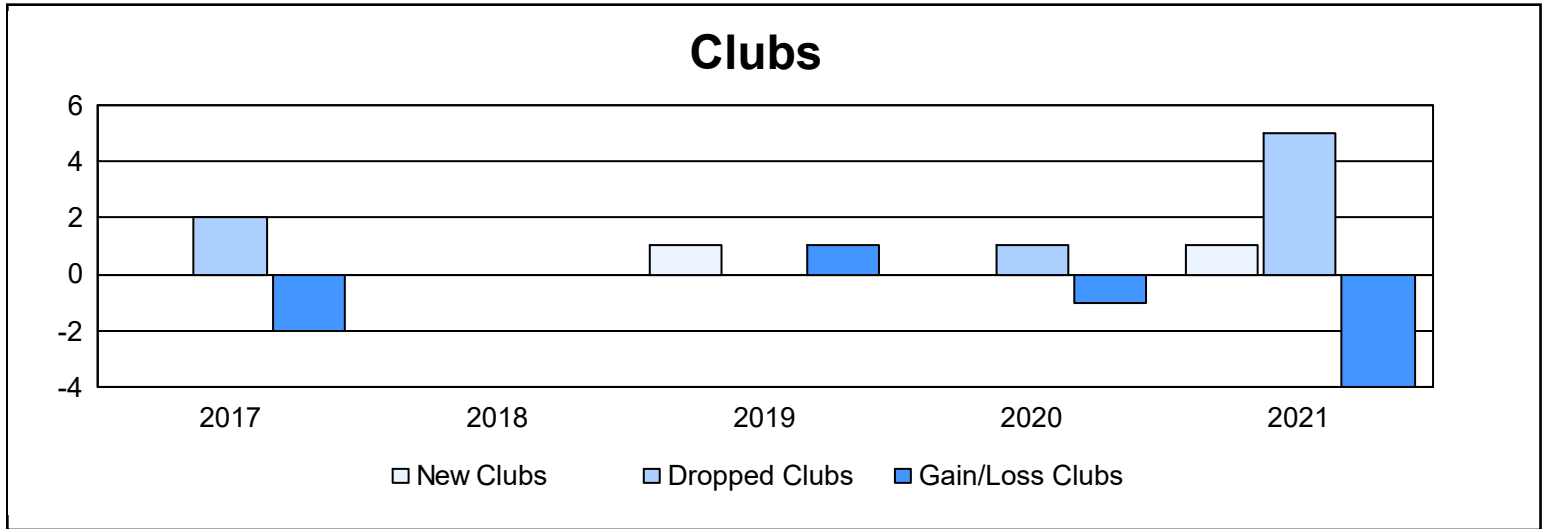

Year	New Clubs	Dropped Clubs	Gain/ Loss Clubs	New Members	Charter Members	Reinstate Members	Transfer Members	Total Member Added	Total Members Dropped	Gain/ Loss Members
2016-2017	0	2	-2	122	3	5	1	131	173	-42
2017-2018	0	0	0	84	12	13	3	112	146	-34
2018-2019	1	0	1	84	21	3	5	113	111	2
2019-2020	0	1	-1	89	0	0	4	93	130	-37
2020-2021	1	5	-4	134	28	22	4	188	213	-25
<b>Average</b>	<b>0</b>	<b>2</b>	<b>-1</b>	<b>103</b>	<b>13</b>	<b>9</b>	<b>3</b>	<b>127</b>	<b>155</b>	<b>-27</b>

### Membership Composition June 2021 Cumulative